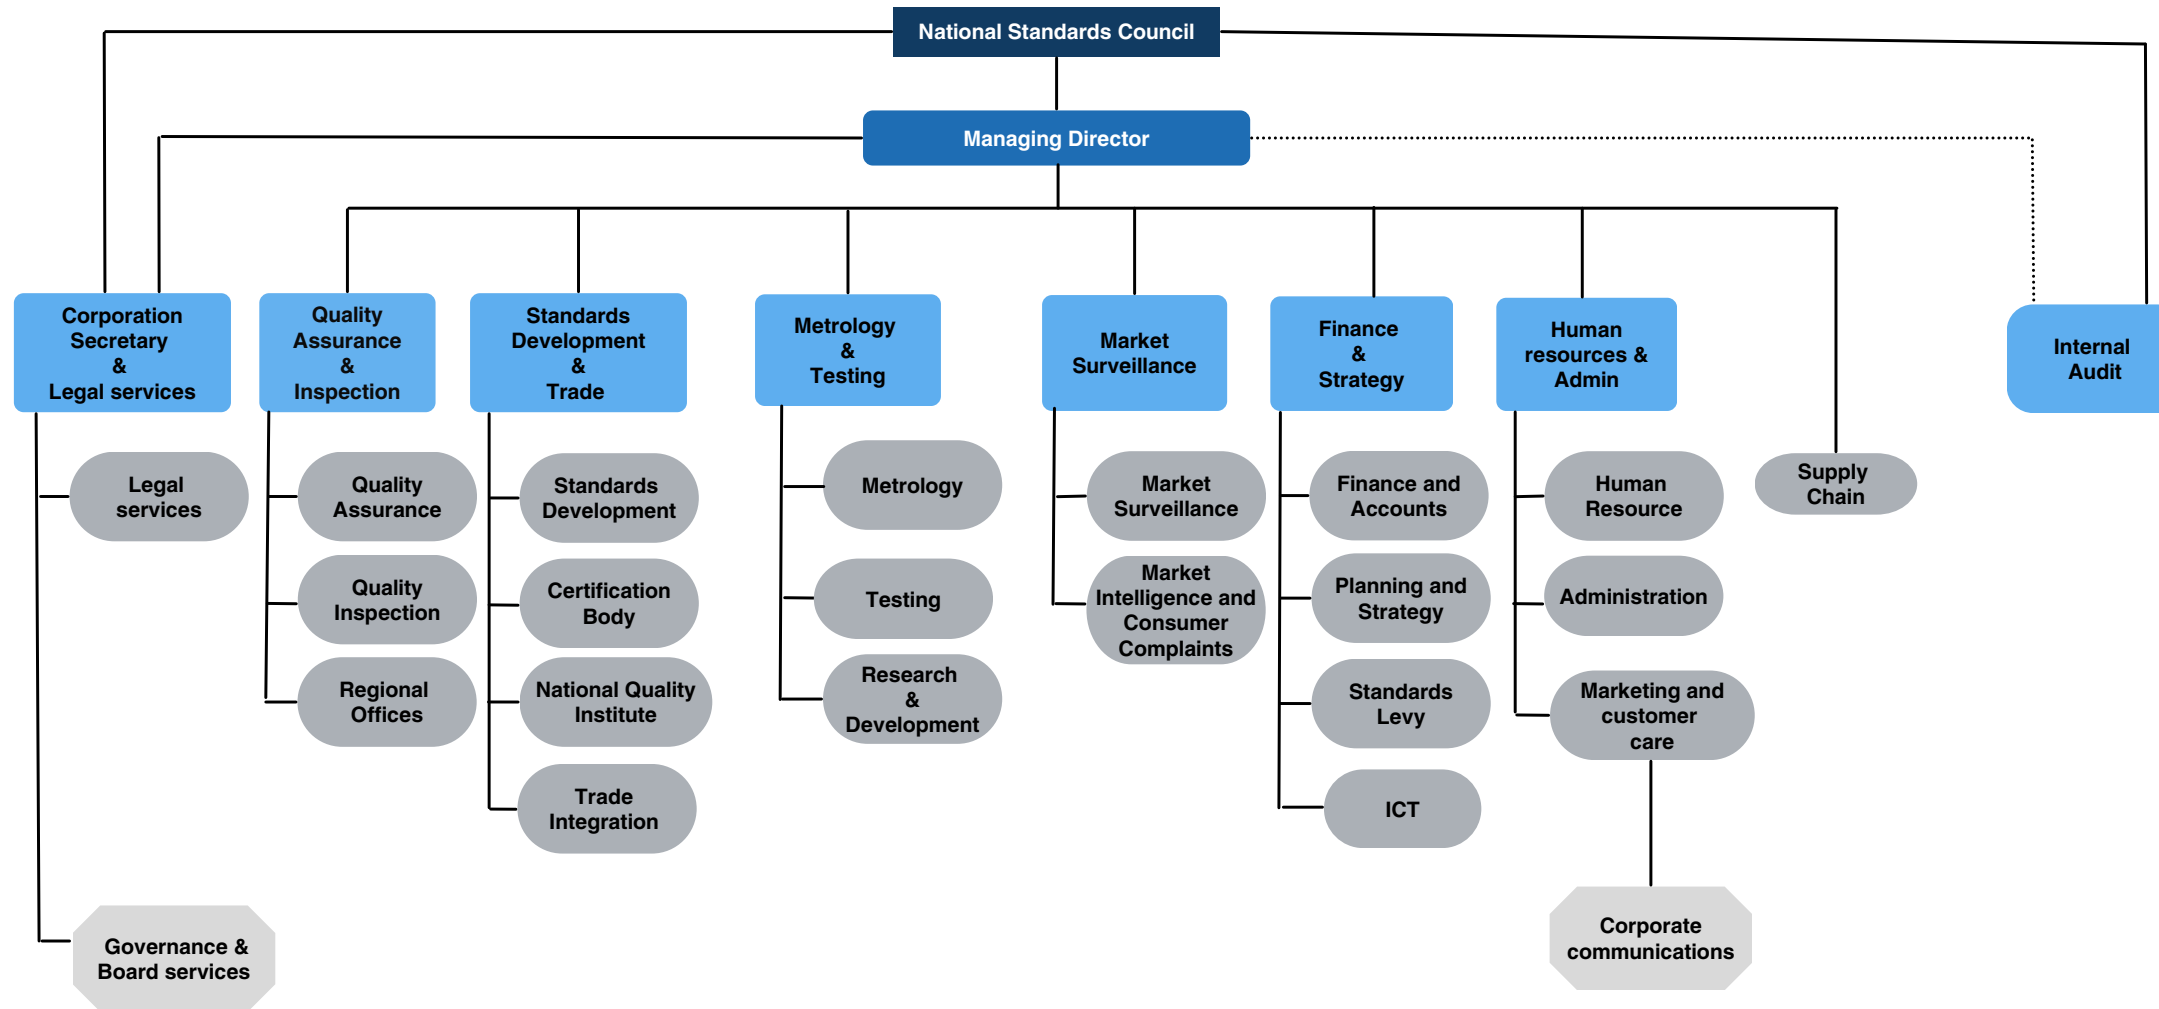

KEBS ORGANOGRAM

Key:

- National Standards Council
- Managing Director - Level 1
- Director - Level 2
- Head of Department - Level 3
- Division - Level 4